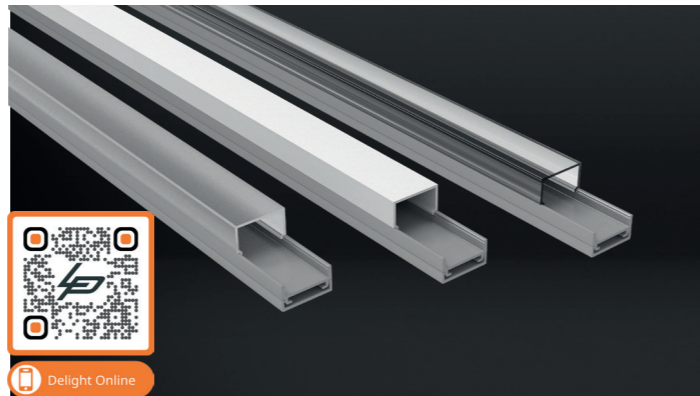

# Click cover round

<b>Product name</b>	Alupro LED profile click cover round
<b>Color</b>	Aluminium
<b>Length</b>	2m
<b>Width</b>	20,2mm
<b>Height</b>	19,7mm
<b>Max. LED strip power</b>	28,8 W/m

## PROFILES AND ENDCAPS

Aluminium	White	Black	
<b>2.01.0650</b>	-	-	Alupro LED profile click cover round 2m
<b>2.01.0652</b>	-	-	Alupro LED profile click cover round endcap closed round
<b>2.01.0651</b>	-	-	Alupro LED profile click cover round endcap open Round

# Click cover square

<b>Product name</b>	Alupro LED profile click cover square
<b>Color</b>	Aluminium
<b>Length</b>	2m
<b>Width</b>	16,9mm
<b>Height</b>	20,2mm
<b>Max. LED strip power</b>	28,8 W/m