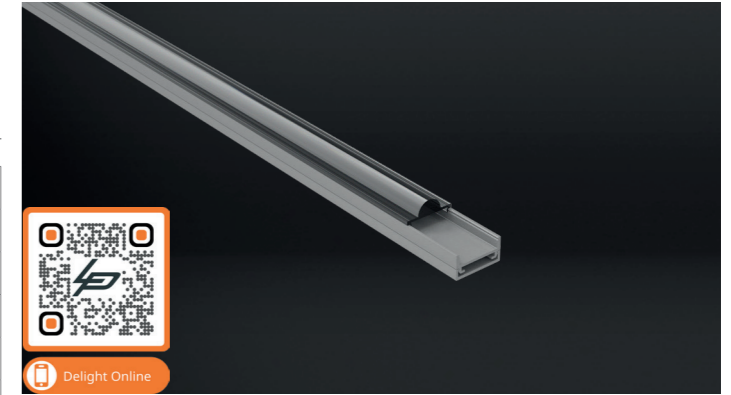

Click cover PMMA lens 60°

Product name	Alupro LED profile click cover PMMA lens 60°
Color	Aluminium
Length	2m
Width	19,7mm
Height	16,2mm
Max. LED strip power	28,8 W/m

PROFILES AND ENDCAPS

Aluminium	White	Black	
2.01.0650	-	-	Alupro LED profile click cover round 2m
2.01.0656	-	-	Alupro LED profile click cover PMMA lens 60° endcap closed
2.01.0655	-	-	Alupro LED profile click cover PMMA lens 60° endcap open

COVERS AND MOUNTING CLIPS

Article No.	
2.01.0649	Alupro LED profile click cover PMMA lens 60° transparent 2m