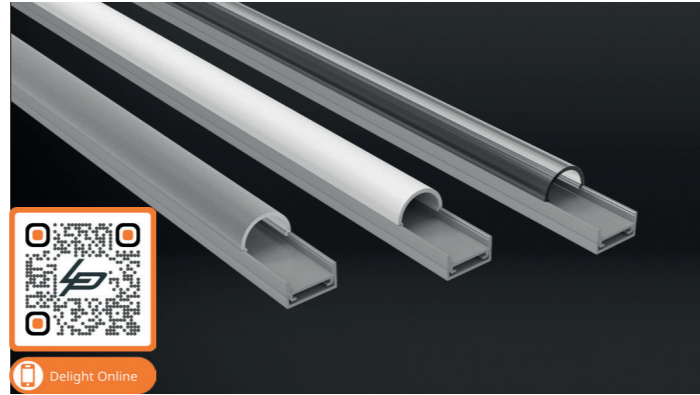

# Click cover round

<b>Product name</b>	Alupro LED profile click cover round
<b>Color</b>	Aluminium
<b>Length</b>	2m
<b>Width</b>	20,2mm
<b>Height</b>	19,7mm
<b>Max. LED strip power</b>	28,8 W/m

## PROFILES AND ENDCAPS

Aluminium	White	Black	
<b>2.01.0650</b>	-	-	Alupro LED profile click cover round 2m
<b>2.01.0652</b>	-	-	Alupro LED profile click cover round endcap closed round
<b>2.01.0651</b>	-	-	Alupro LED profile click cover round endcap open Round

# Click cover square

<b>Product name</b>	Alupro LED profile click cover square
<b>Color</b>	Aluminium
<b>Length</b>	2m
<b>Width</b>	16,9mm
<b>Height</b>	20,2mm
<b>Max. LED strip power</b>	28,8 W/m

# Wide surface mounted

<b>Product name</b>	Alupro LED profile wide surface mounted
<b>Color</b>	Aluminium, white and black
<b>Length</b>	2m
<b>Width</b>	23mm
<b>Height</b>	10mm
<b>Max. LED strip power</b>	28,8 W/m