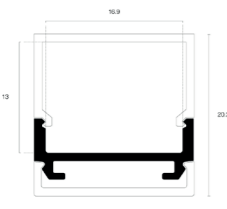

COVERS AND MOUNTING CLIPS

Article No.	
2.01.0646	Alupro LED profile click cover square PMMA opal 2m
2.01.0647	Alupro LED profile click cover square PMMA matt 2m
2.01.0648	Alupro LED profile click cover square PMMA transparent 2m