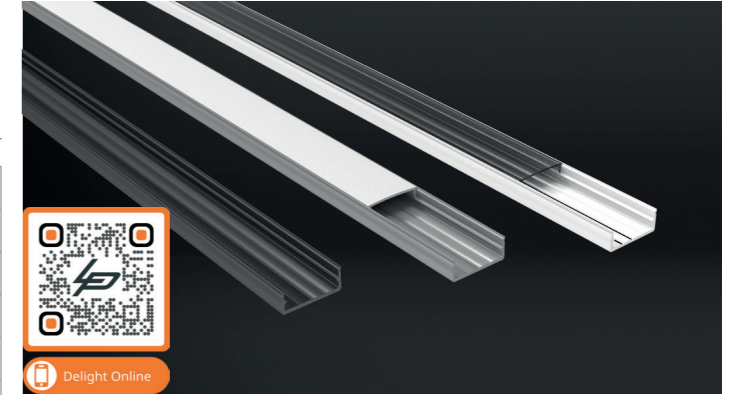

Wide surface mounted

Product name	Alupro LED profile wide surface mounted
Color	Aluminium, white and black
Length	2m
Width	23mm
Height	10mm
Max. LED strip power	28,8 W/m

PROFILES AND ENDCAPS

Aluminium	White	Black	
2.01.0660	2.01.1338	2.01.1339	Alupro LED profile wide surface mounted 2m
2.01.0664	2.01.1340	2.01.1341	Alupro LED profile wide surface mounted endcap closed
2.01.0665	2.01.1342	2.01.1343	Alupro LED profile wide surface mounted endcap open

COVERS AND MOUNTING CLIPS

Article No.	
2.01.0657	Alupro LED profile wide surface mounted PMMA opal 2m
2.01.0658	Alupro LED profile wide surface mounted PMMA transparent 2m
2.01.0663	Alupro LED profile wide surface mounted mounting clip