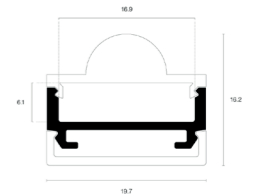

COVERS AND MOUNTING CLIPS

Article No.	
2.01.0649	Alupro LED profile click cover PMMA lens 60° transparent 2m