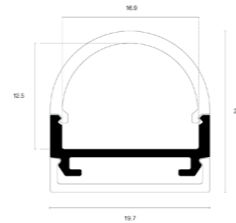

# Click cover round

<b>Product name</b>	Alupro LED profile click cover round
<b>Color</b>	Aluminium
<b>Length</b>	2m
<b>Width</b>	20,2mm
<b>Height</b>	19,7mm
<b>Max. LED strip power</b>	28,8 W/m

# Click cover square

<b>Product name</b>	Alupro LED profile click cover square
<b>Color</b>	Aluminium
<b>Length</b>	2m
<b>Width</b>	16,9mm
<b>Height</b>	20,2mm
<b>Max. LED strip power</b>	28,8 W/m